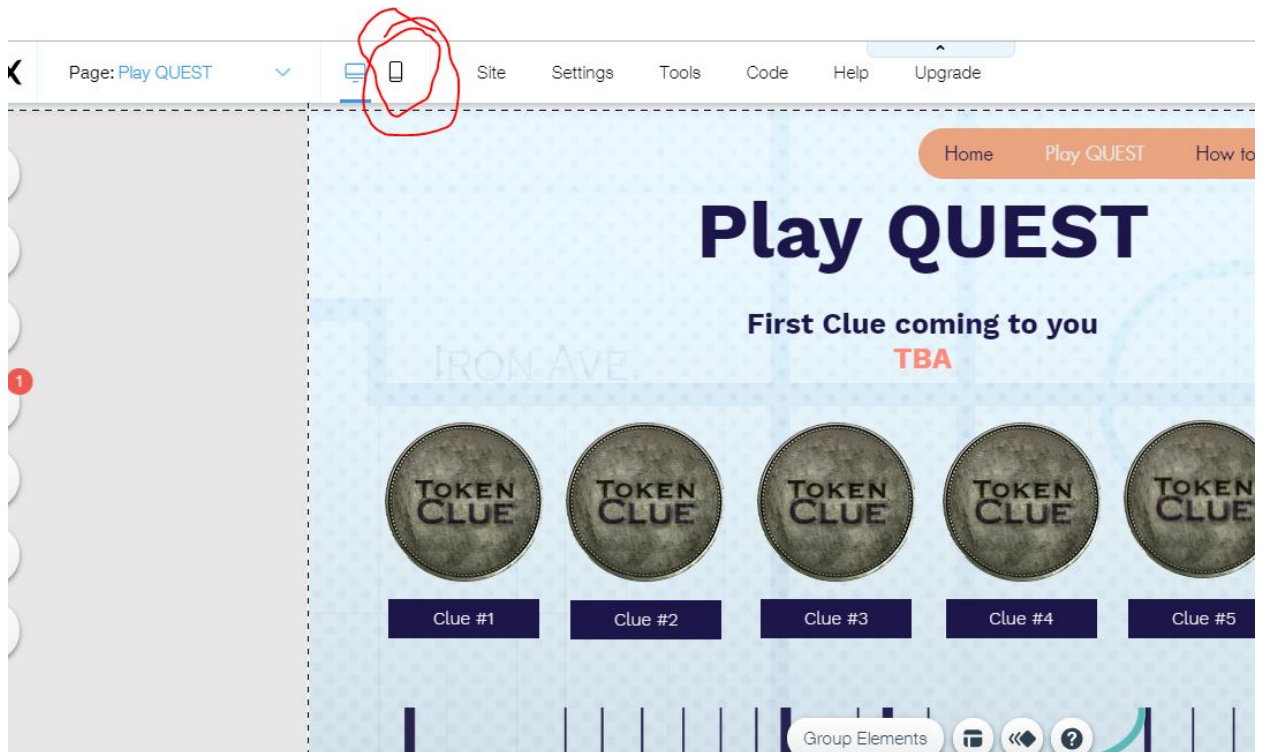

Visit Wix.com

Login

Select Edit Site on the bottom left of the page

Navigate to the Play Quest Page

Click the add sign on the menu

Select Image

Click on the arrow next to My Image Uploads

Double click on the Folder titled Top Secret

Select all of the images you would like to add

Resize and reposition images to the location on the map

Select the Mobile Device Edit Screen

Scroll down to the map

Select Images Resize and Reshape the image. Position them at the correct location on the map

Select the arrow and drag it up fill in the empty space between the map and Token. Moving the map using this arrow will keep all of the points on the map in the correct location.

PUBLISH