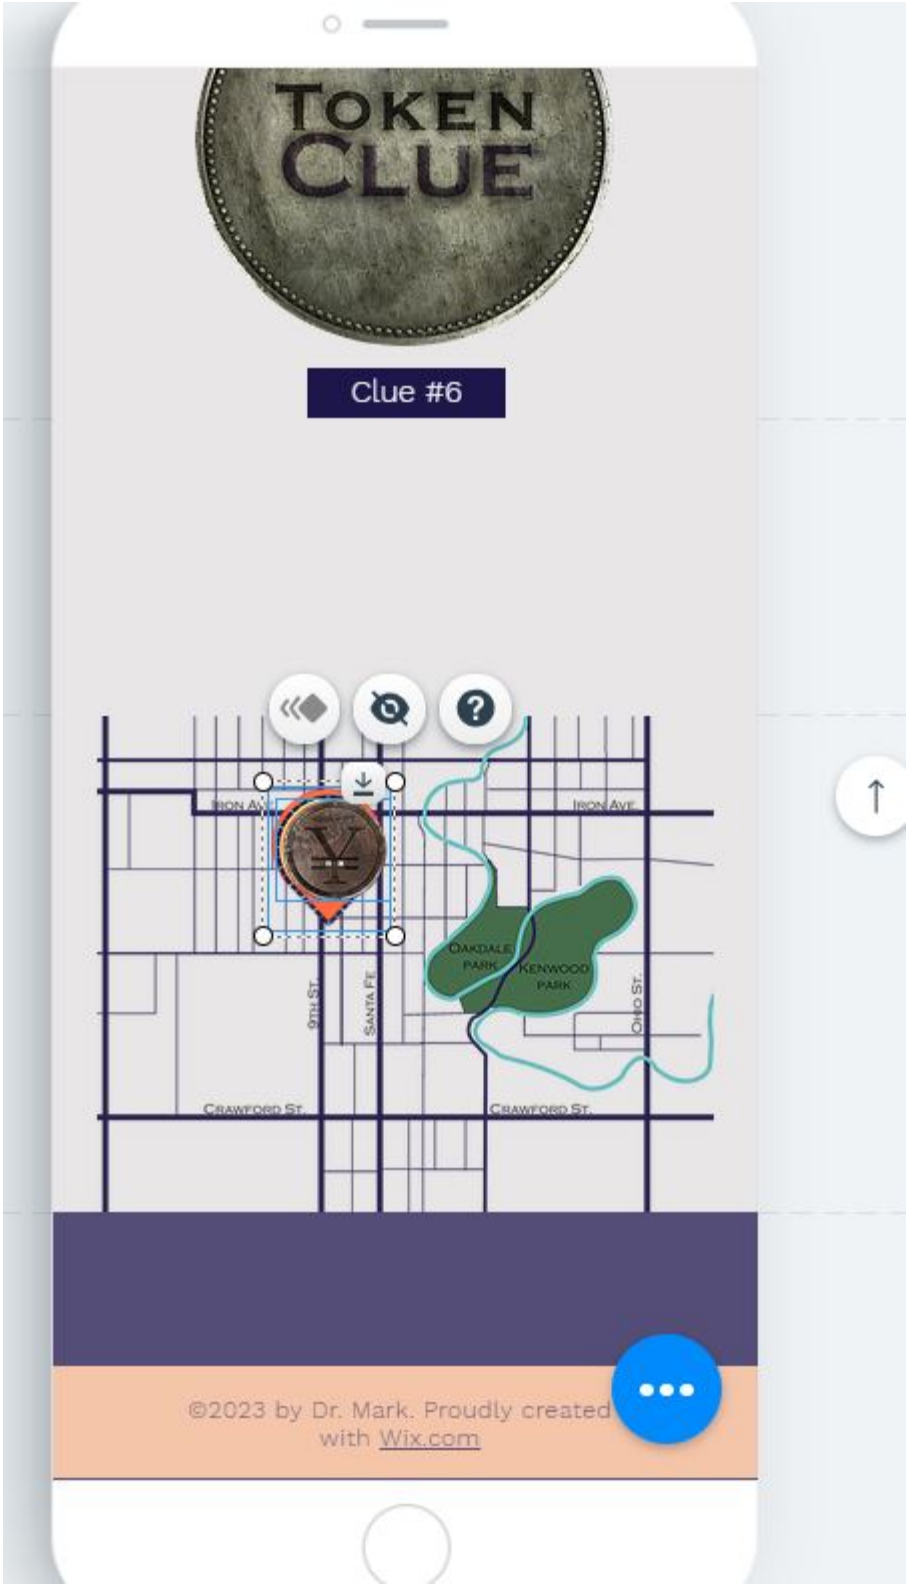

Visit Wix.com

Login

Select Edit Site on the bottom left of the page

Navigate to the Play Quest Page

Click the add sign on the menu

Select Image

Click on the arrow next to My Image Uploads

Double click on the Folder titled Top Secret

Select all of the images you would like to add

Resize and reposition images to the location on the map

Select the Mobile Device Edit Screen

Scroll down to the map

Select Images Resize and Reshape the image. Position them at the correct location on the map

Select the arrow and drag it up fill in the empty space between the map and Token. Moving the map using this arrow will keep all of the points on the map in the correct location.

PUBLISH