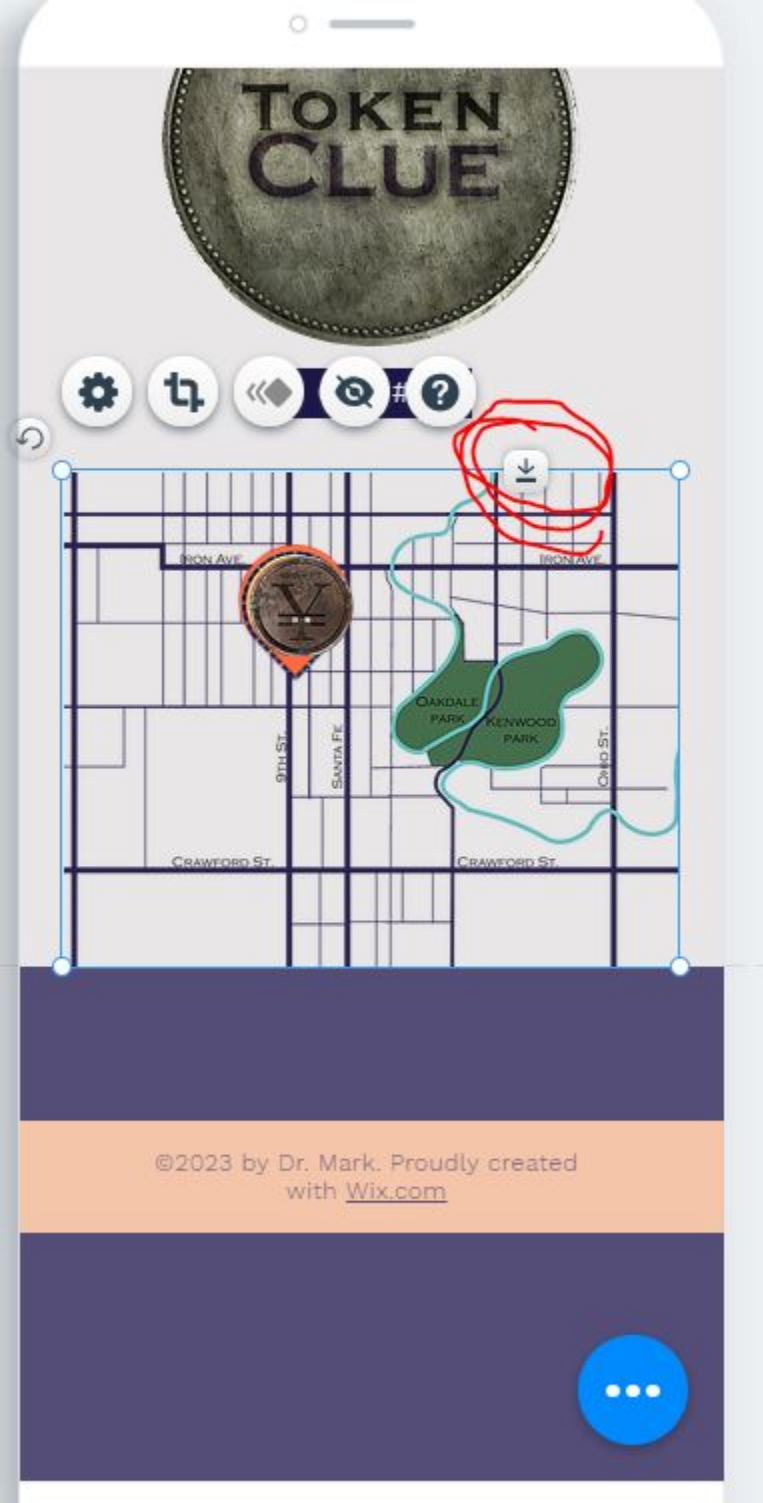

Visit Wix.com

Login

Select Edit Site on the bottom left of the page

Navigate to the Play Quest Page

Click the add sign on the menu

Select Image

Click on the arrow next to My Image Uploads

Double click on the Folder titled Top Secret

Select all of the images you would like to add

Resize and reposition images to the location on the map

Select the Mobile Device Edit Screen

Scroll down to the map

Select Images Resize and Reshape the image. Position them at the correct location on the map

Select the arrow and drag it up fill in the empty space between the map and Token. Moving the map using this arrow will keep all of the points on the map in the correct location.

PUBLISH