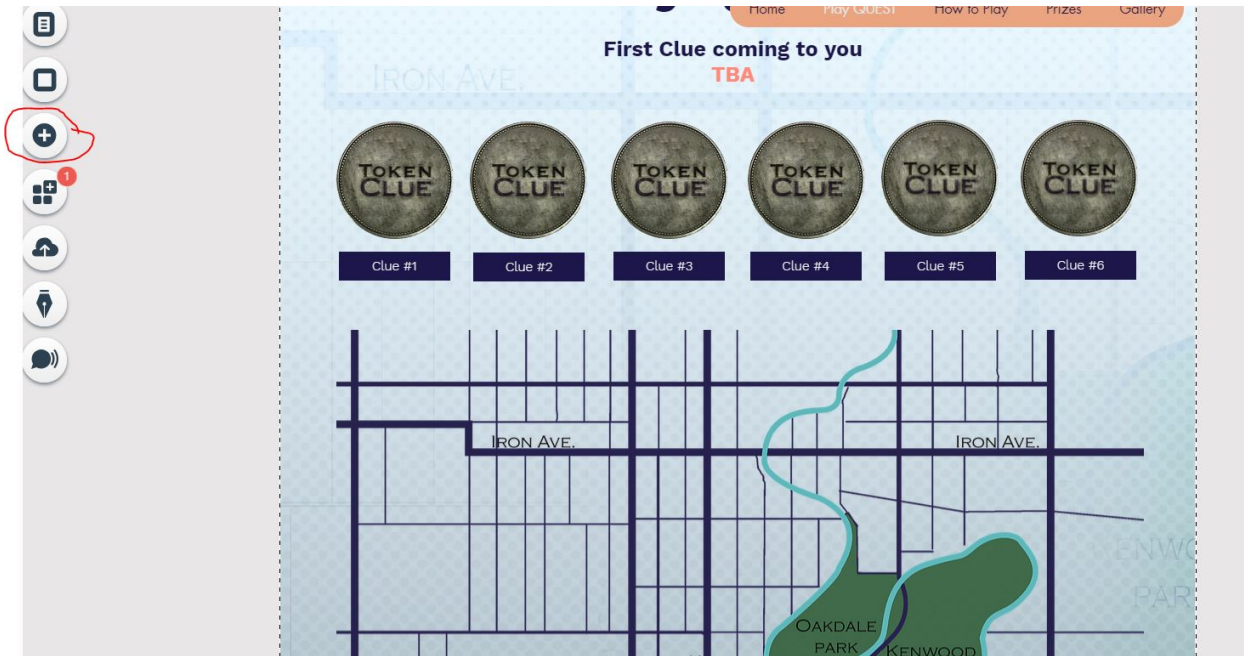

Visit Wix.com

Login

Select Edit Site on the bottom left of the page

Navigate to the Play Quest Page

Click the add sign on the menu

Select Image

Click on the arrow next to My Image Uploads

Double click on the Folder titled Top Secret

Select all of the images you would like to add

Resize and reposition images to the location on the map

Select the Mobile Device Edit Screen

Scroll down to the map

Select Images Resize and Reshape the image. Position them at the correct location on the map

Select the arrow and drag it up fill in the empty space between the map and Token. Moving the map using this arrow will keep all of the points on the map in the correct location.

PUBLISH