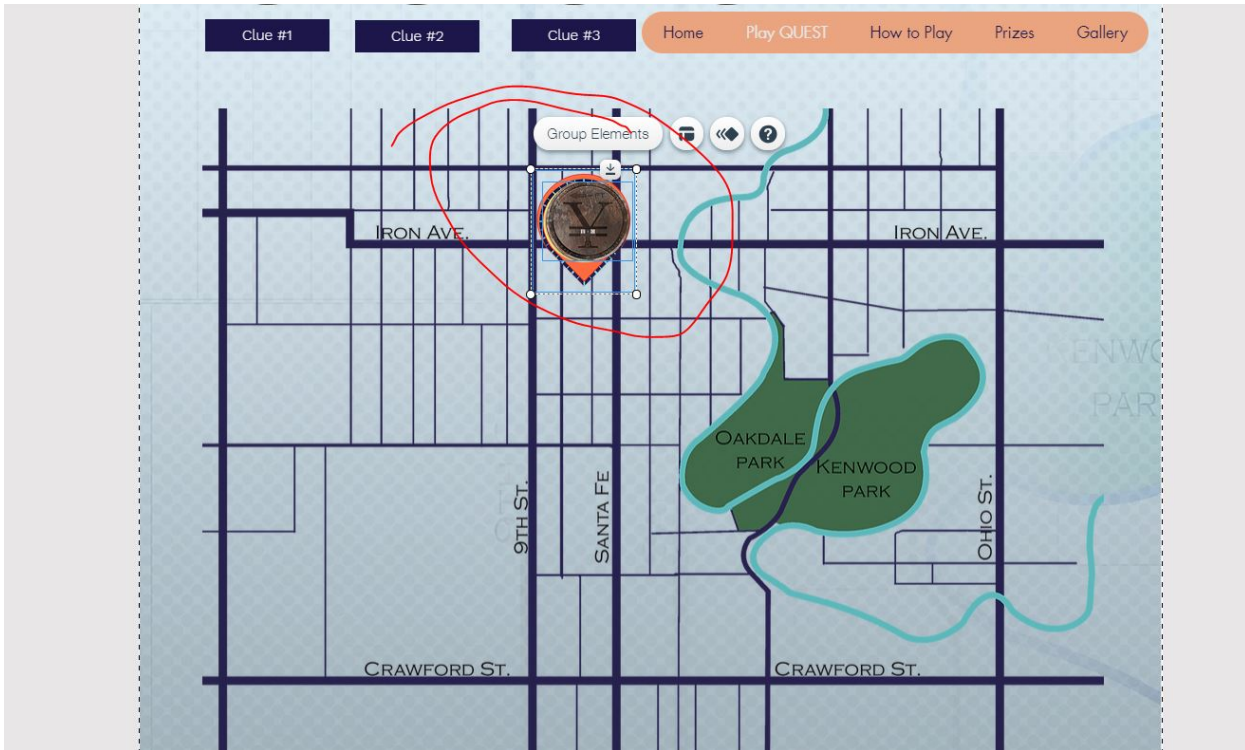

Visit Wix.com

Login

Select Edit Site on the bottom left of the page

Navigate to the Play Quest Page

Click the add sign on the menu

Select Image

Click on the arrow next to My Image Uploads

Double click on the Folder titled Top Secret

Select all of the images you would like to add

Resize and reposition images to the location on the map

Select the Mobile Device Edit Screen

Scroll down to the map

Select Images Resize and Reshape the image. Position them at the correct location on the map

Select the arrow and drag it up fill in the empty space between the map and Token. Moving the map using this arrow will keep all of the points on the map in the correct location.

PUBLISH