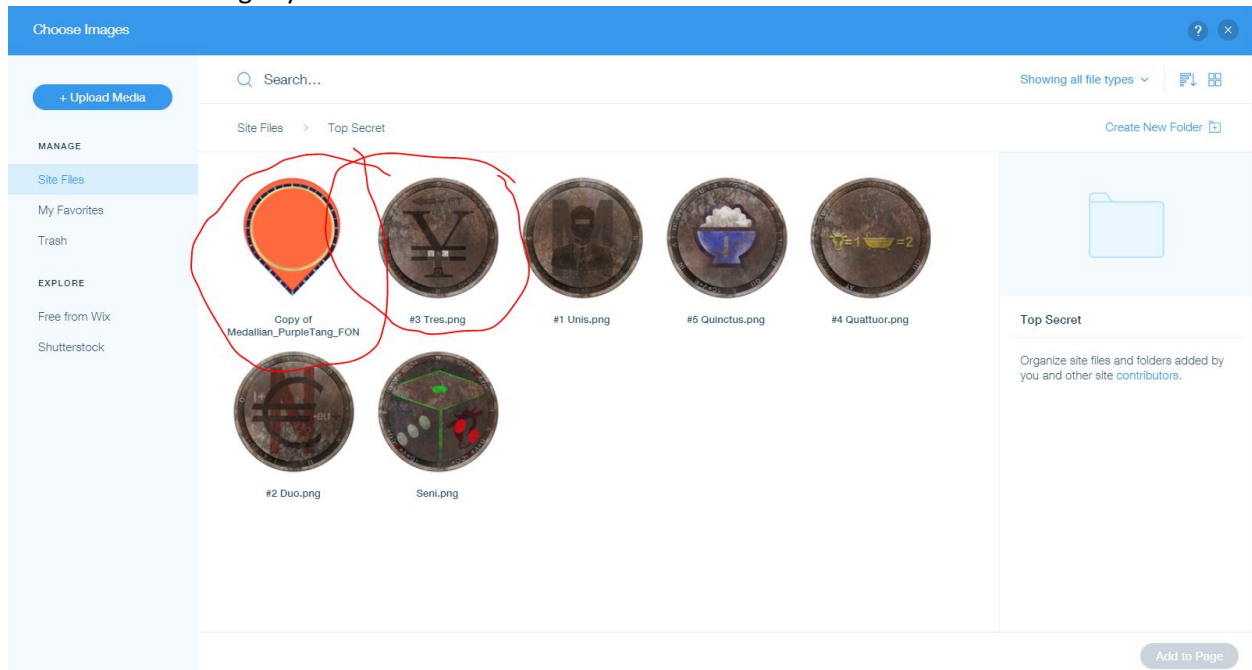

Visit Wix.com

Login

Select Edit Site on the bottom left of the page

Navigate to the Play Quest Page

Click the add sign on the menu

Select Image

Click on the arrow next to My Image Uploads

Double click on the Folder titled Top Secret

Select all of the images you would like to add

Resize and reposition images to the location on the map

Select the Mobile Device Edit Screen

Scroll down to the map

Select Images Resize and Reshape the image. Position them at the correct location on the map

Select the arrow and drag it up fill in the empty space between the map and Token. Moving the map using this arrow will keep all of the points on the map in the correct location.

PUBLISH