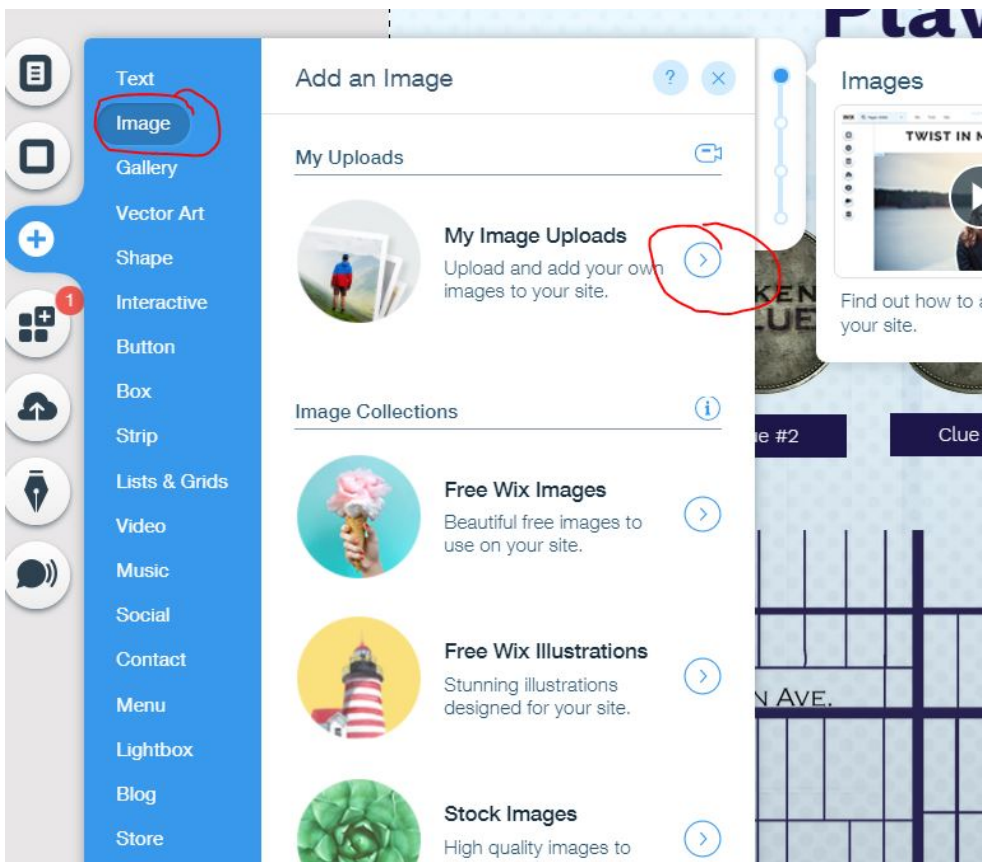

Visit Wix.com

Login

Select Edit Site on the bottom left of the page

Navigate to the Play Quest Page

Click the add sign on the menu

Select Image

Click on the arrow next to My Image Uploads

Double click on the Folder titled Top Secret

Select all of the images you would like to add

Resize and reposition images to the location on the map

Select the Mobile Device Edit Screen

Scroll down to the map

Select Images Resize and Reshape the image. Position them at the correct location on the map

Select the arrow and drag it up fill in the empty space between the map and Token. Moving the map using this arrow will keep all of the points on the map in the correct location.

PUBLISH