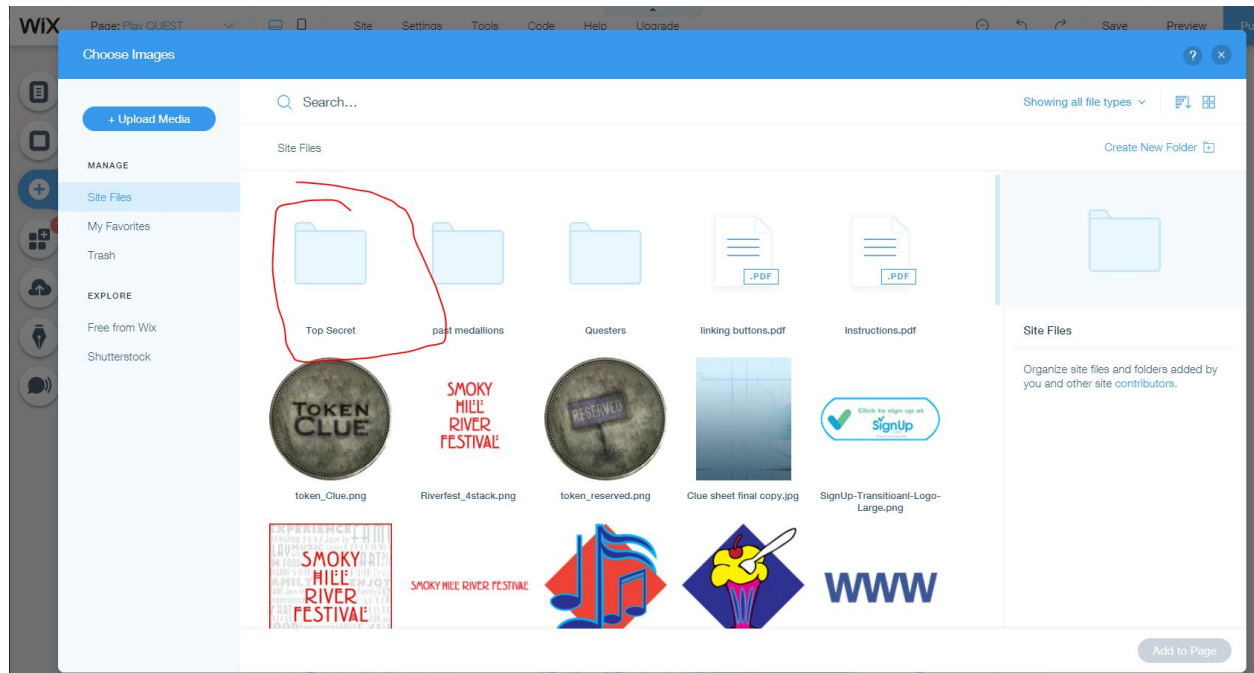

Visit Wix.com

Login

Select Edit Site on the bottom left of the page

Navigate to the Play Quest Page

Click the add sign on the menu

Select Image

Click on the arrow next to My Image Uploads

Double click on the Folder titled Top Secret

Select all of the images you would like to add

Resize and reposition images to the location on the map

Select the Mobile Device Edit Screen

Scroll down to the map

Select Images Resize and Reshape the image. Position them at the correct location on the map

Select the arrow and drag it up fill in the empty space between the map and Token. Moving the map using this arrow will keep all of the points on the map in the correct location.

PUBLISH