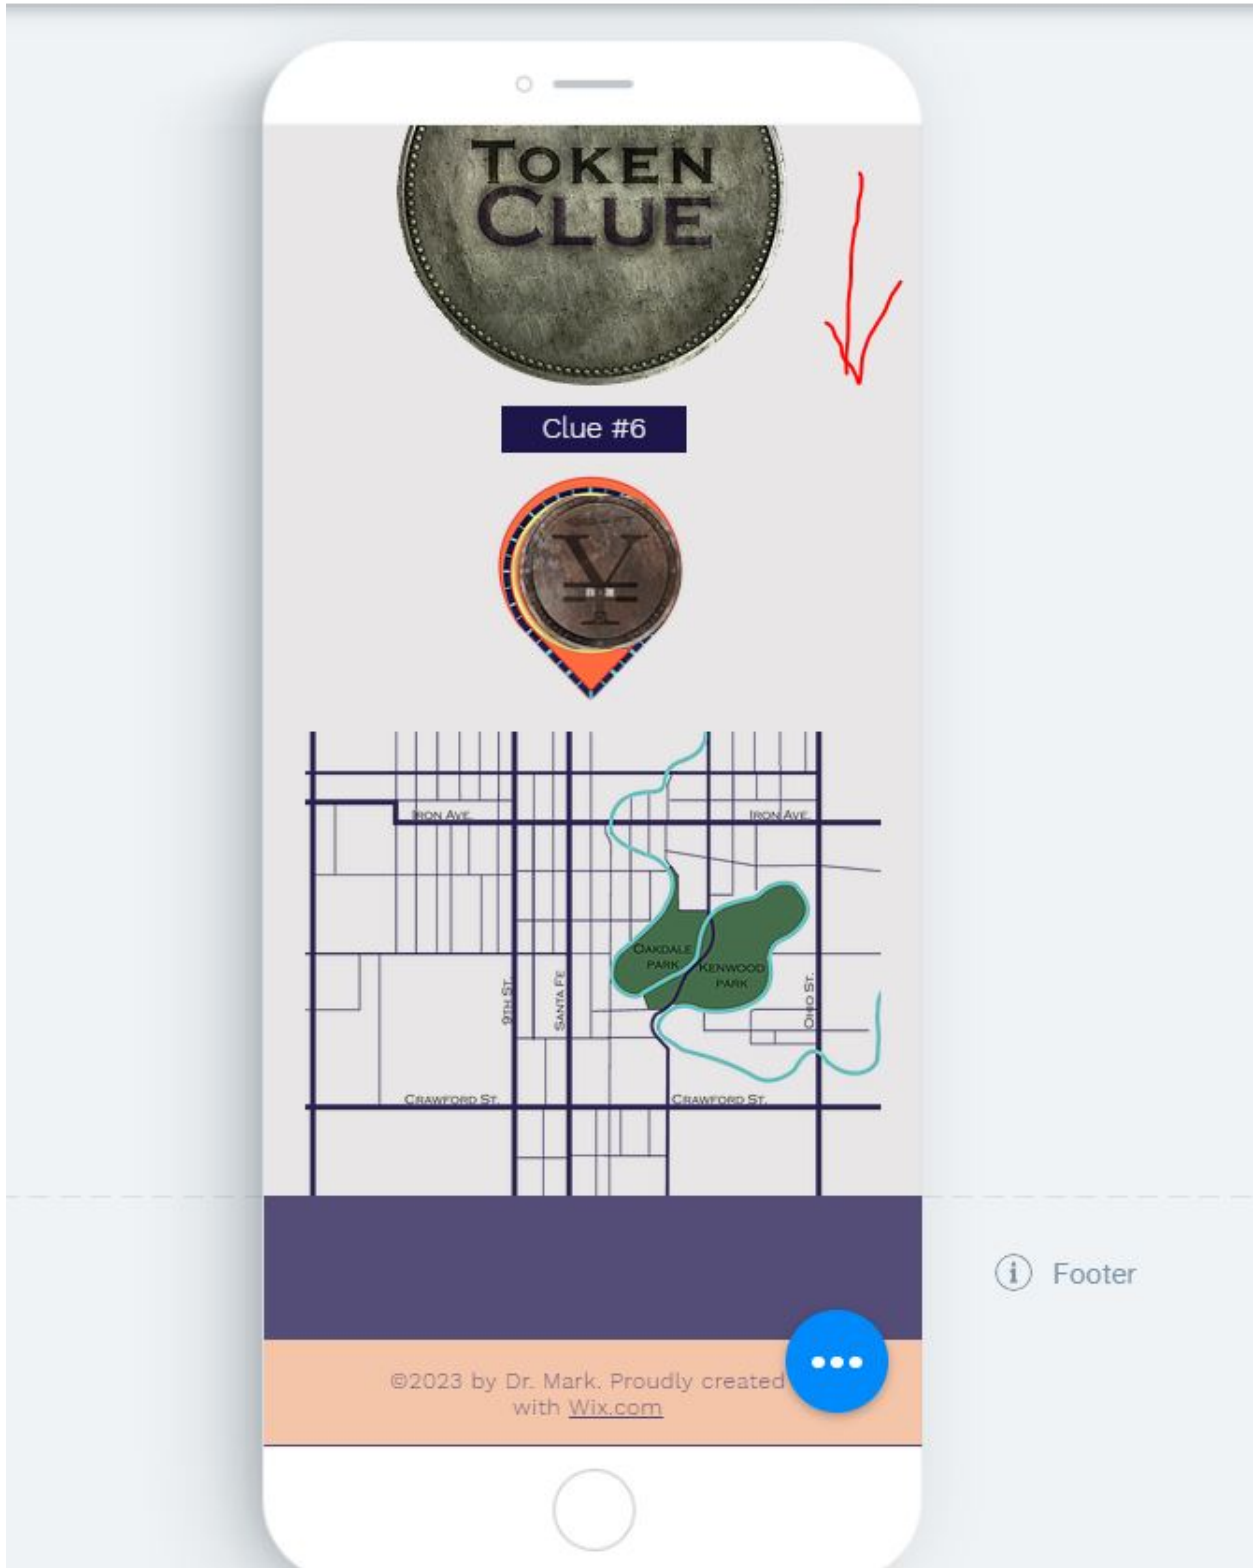

Visit Wix.com

Login

Select Edit Site on the bottom left of the page

Navigate to the Play Quest Page

Click the add sign on the menu

Select Image

Click on the arrow next to My Image Uploads

Double click on the Folder titled Top Secret

Select all of the images you would like to add

Resize and reposition images to the location on the map

Select the Mobile Device Edit Screen

Scroll down to the map

Select Images Resize and Reshape the image. Position them at the correct location on the map

Select the arrow and drag it up fill in the empty space between the map and Token. Moving the map using this arrow will keep all of the points on the map in the correct location.

PUBLISH