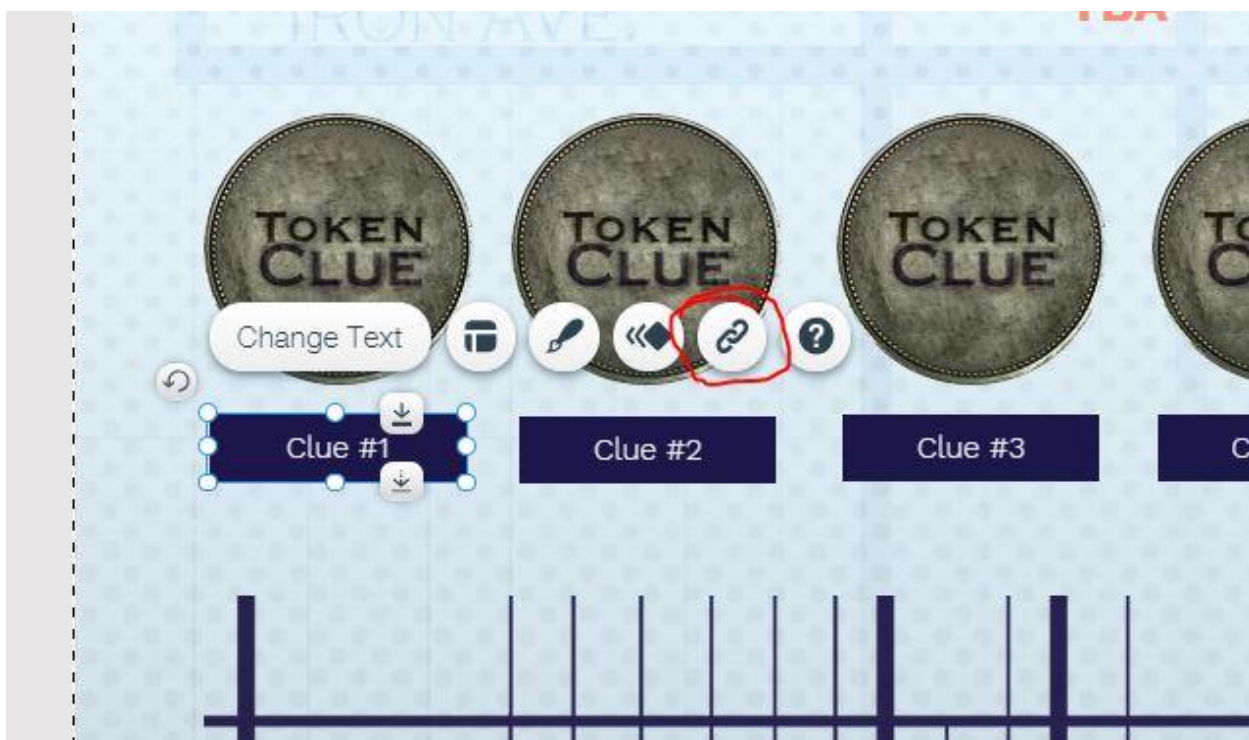

Go to Wix.com

Login

Select Edit page in the bottom left corner.

Navigate to the Play Quest Page

Select the button you want to unlock

Select the Link Button

Select Page in the left column and Current window in the right.
Select the drop down arrow next to the word Home

Select The Page....EXAMPLE CLUE #1 button = Clue #1 page
Select Done. This button is now complete and you can move on to the next buttons repeating the steps