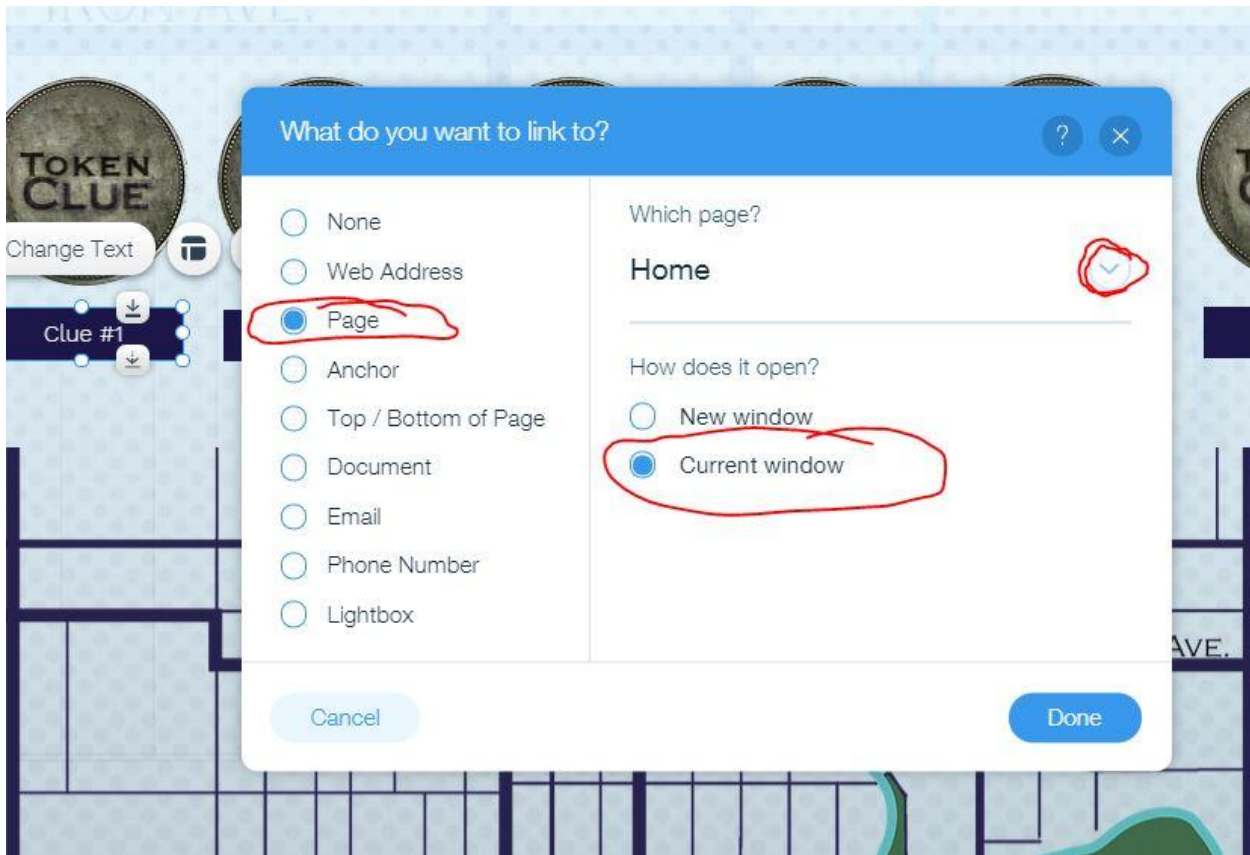

Go to Wix.com

Login

Select Edit page in the bottom left corner.

Navigate to the Play Quest Page

Select the button you want to unlock

Select the Link Button

Select Page in the left column and Current window in the right.
Select the drop down arrow next to the word Home

Select The Page....EXAMPLE CLUE #1 button = Clue #1 page
Select Done. This button is now complete and you can move on to the next buttons repeating the steps