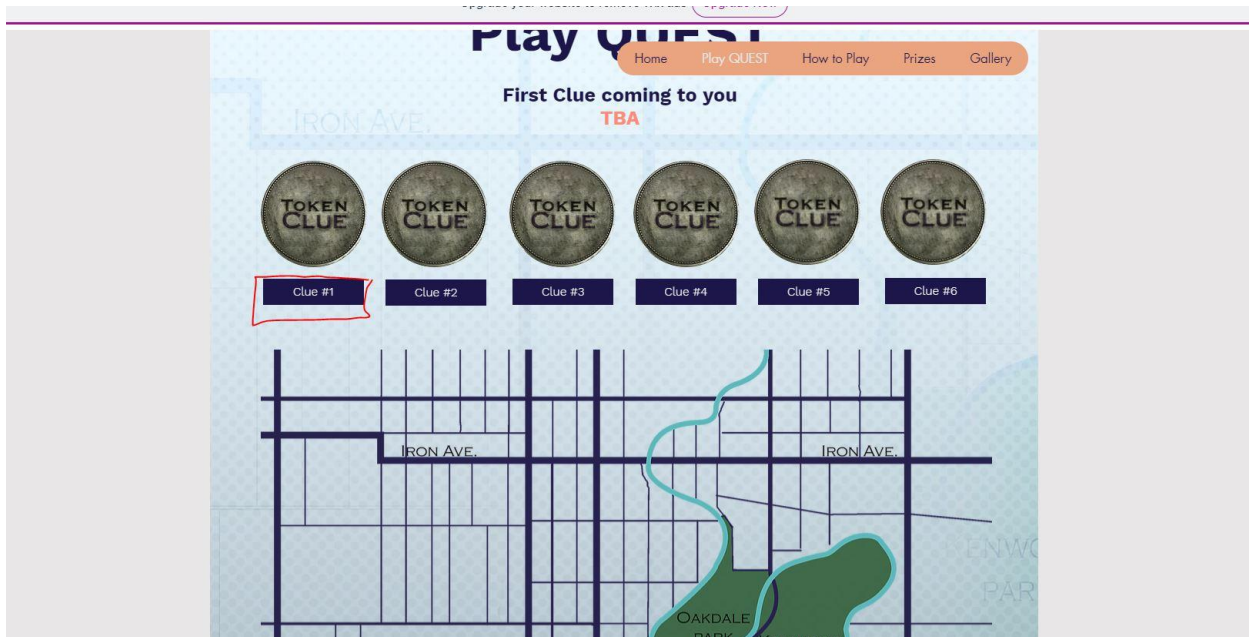

Go to Wix.com

Login

Select Edit page in the bottom left corner.

Navigate to the Play Quest Page

Select the button you want to unlock

Select the Link Button

Select Page in the left column and Current window in the right.
Select the drop down arrow next to the word Home

Select The Page....EXAMPLE CLUE #1 button = Clue #1 page
Select Done. This button is now complete and you can move on to the next buttons repeating the steps